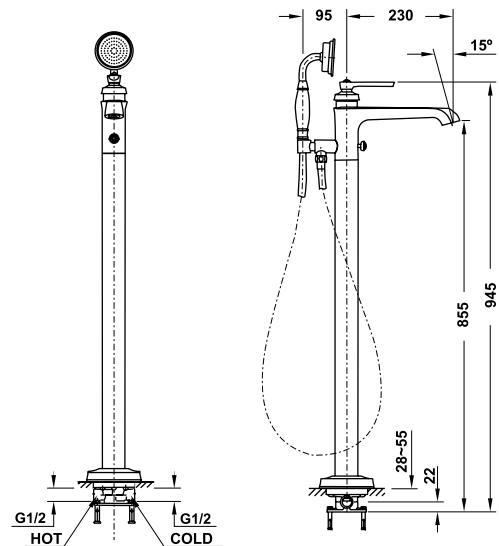

BỘ TRỘN BỒN TẮM BATH MIXERS

Art.No.: 589.35.063

- Lưu lượng nước ở 3 bar:
  - Vòi xả bồn: 21 lit/phút
  - Đầu cấp sen: 12 lit/phút
- Áp lực nước vận hành: 1 - 5 bar
- Dây sen PVC 1500 mm
- Chất liệu: Đồng
- Màu sắc: Vàng
- Flow rate at 3 bar:
  - Spout outlet: 21 l/min
  - Shower outlet: 12 l/min
- Operating pressure: 1 - 5 bar
- PVC hose 1500 mm
- Material: Brass
- Finish: Polished gold

Art.No.: 589.35.033

- Lưu lượng nước ở 3 bar:
  - Vòi xả bồn: 21 lit/phút
  - Đầu cấp sen: 12 lit/phút
- Áp lực nước vận hành: 1 - 5 bar
- Dây sen PVC 1500 mm
- Chất liệu: Đồng
- Màu sắc: Đồng cổ
- Flow rate at 3 bar:
  - Spout outlet: 21 l/min
  - Shower outlet: 12 l/min
- Operating pressure: 1 - 5 bar
- PVC hose 1500 mm
- Material: Brass
- Finish: Oil-rubbed bronze