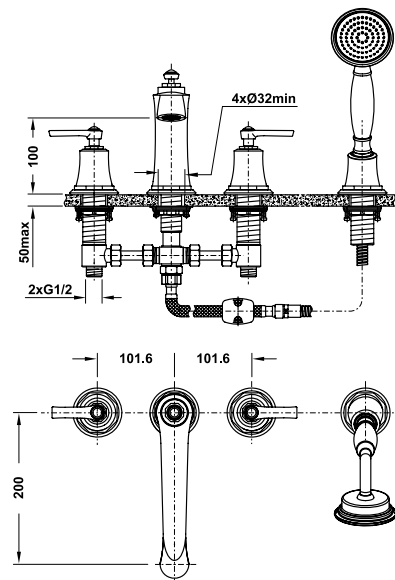

Art.No.: 589.35.034

1. Lưu lượng nước ở 3 bar:
     - Vòi xả bồn: 30 lít/phút
     - Đầu cấp sen: 12 lít/phút
   - Áp lực nước vận hành: 1 - 5 bar
   - Dây sen bằng đồng 1800 mm
   - Chất liệu: Đồng
   - Màu sắc: Đồng cổ
3. Flow rate at 3 bar:
     - Spout outlet: 30 l/min
     - Shower outlet: 12 l/min
   - Operating pressure: 1 - 5 bar
   - Brass hose 1800 mm
   - Material: Brass
   - Finish: Oil-rubbed bronze