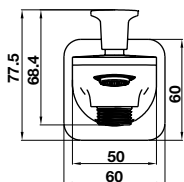

Art.No.: 589.15.061

- Lưu lượng nước ở 3 bar - đường nước 1: 31 lit/phút
- Lưu lượng nước ở 3 bar - đường nước 2: 30 lit/phút
- Màu sắc: Chrome
- Flow rate at 3 bar - outlet 1: 31 liters/min
- Flow rate at 3 bar - outlet 2: 30 liters/min
- Finish: Chrome