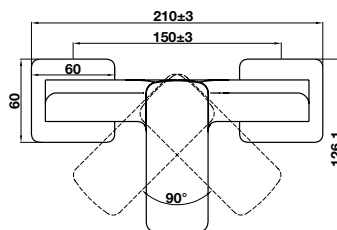

BỘ SỬU TẬP KOBE KOBE COLLECTION

Vòi xả bồn 2 đường nước 160 KOBE chrome KOBE bath spout 2 outlets 160 chrome

Art.No.: 589.15.061

- Lưu lượng nước ở 3 bar - đường nước 1: 31 lit/phút
- Lưu lượng nước ở 3 bar - đường nước 2: 30 lit/phút
- Màu sắc: Chrome
- Flow rate at 3 bar - outlet 1: 31 liters/min
- Flow rate at 3 bar - outlet 2: 30 liters/min
- Finish: Chrome

Bộ trộn nổi 1 đường nước KOBE chrome KOBE exposed mixer 1 outlet chrome

Art.No.: 589.15.006

- Lưu lượng nước ở 3 bar: 22 lit/phút
- Màu sắc: Chrome
- Flow rate at 3 bar: 22 liters/min
- Finish: Chrome

Bộ trộn nổi 2 đường nước KOBE chrome KOBE exposed mixer 2 outlets chrome

Art.No.: 589.15.005

- Lưu lượng nước ở 3 bar:
  - Vòi xả bồn: 21 lit/phút
  - Đầu cấp sen: 20 lit/phút
- Màu sắc: Chrome
- Flow rate at 3 bar
  - Spout outlet: 21 liters/min
  - Shower outlet: 20 liters/min
- Finish: Chrome

Gợi ý kết hợp sản phẩm với bộ trộn nổi Proposed items for exposed mixers

495.60.104

485.60.051