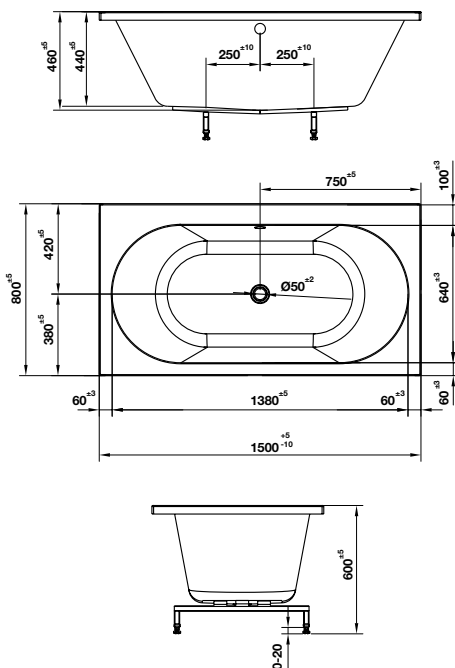

Art.No.: 588.79.601

- Bồn tắm âm hình bầu dục, bằng acrylic màu trắng
- Kích thước: 1500x800x460 mm
- Dung tích: 200 lit
- Đường xả dưới chân bồn tắm
- Đã bao gồm bộ xả và ống thải
- Oval, white, acrylic, built-in bathtub
- Dimension: 1500x800x460 mm
- Water capacity: 200 liters
- Outlet in foot area
- Waste set and siphon included