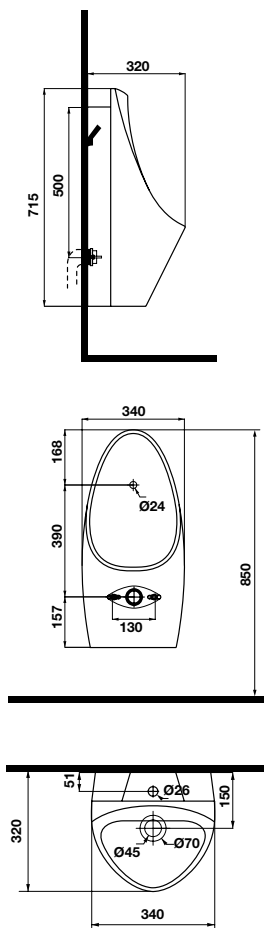

Art.No.: 588.79.420

- Bồn tiểu nam treo tường 320x340x715 mm
- Chế độ xả 3 lít
- Cấp nước ở trên
- Gồm bộ xả bằng đồng và phụ kiện lắp đặt
- Wall-hung urinal 320x340x715 mm
- Flushing 3 liters
- Visible top water inlet
- Brass drainer and fixing accessories