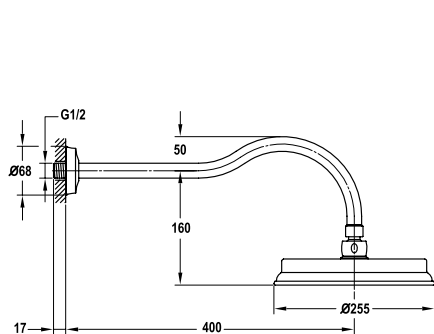

BỘ SỬU TẬP KYOTO KYOTO COLLECTION

Sen đầu gắn tường KYOTO màu đồng KYOTO overhead shower for walling bronze

Art.No.: 589.35.038

- Sen đầu bằng đồng 225 mm
- Tay sen gắn tường 400 mm
- Sen đầu dễ dàng vệ sinh
- Điều chỉnh được hướng sen
- Màu sắc: Đồng cổ

- Brass shower head 225 mm
- Brass shower arm 400 mm
- Easy to clean shower spray
- Adjustable angle
- Finish: Oil-rubbed bronze

Bộ trộn âm điều nhiệt 2 đường nước KYOTO KYOTO concealed mixer 2-outlet bronze

Art.No.: 589.35.039

- Lưu lượng nước ở 3 bar:
  - Đường nước trên: 20 lít/phút
  - Đường nước dưới: 15 lít/phút
- Áp lực nước vận hành: 1 - 5 bar
- Khóa nhiệt độ an toàn ở 38°C, chống bỏng
- Chất liệu: Đồng
- Màu sắc: Đồng cổ

- Flow rate at 3 bar:
  - Uppler outlet: 20 l/min
  - Lower outlet: 15 l/min
- Operating pressure: 1 - 5 bar
- Thermostat at 38°C, anti-scald
- Material: Brass
- Finish: Oil-rubbed bronze

Phụ kiện cấp nước sen tay KYOTO màu đồng KYOTO water outlet bronze

Art.No.: 589.35.040

- Chất liệu: Đồng
- Màu sắc: Đồng cổ
- Material: Brass
- Finish: Oil-rubbed bronze