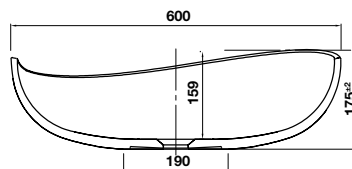

- Dimension: 600 x 360 x 175mm
- Material: Solid Surface
- Finish: Matt White
- With tap platform
- Without overflow
- Included pop-up waste set
- Order connection & siphon separately

SẢN PHẨM ĐÁ NHÂN TẠO **SOLID SURFACE**