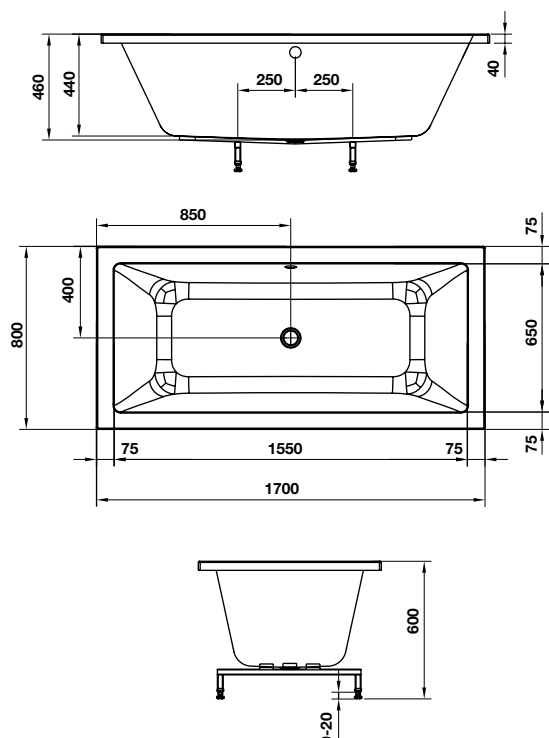

Art.No.: 588.79.602

- Bồn tắm âm hình chữ nhật, bằng acrylic màu trắng
- Dung tích: 238 lit
- Kích thước: 1700x800x460 mm
- Đường xả dưới chân bồn tắm
- Đã bao gồm bộ xả và ống thải
- Rectangle, white, acrylic, built-in bathtub
- Water capacity: 238 liters
- Dimension: 1700x800x460 mm
- Outlet in foot area
- Waste set and siphon included