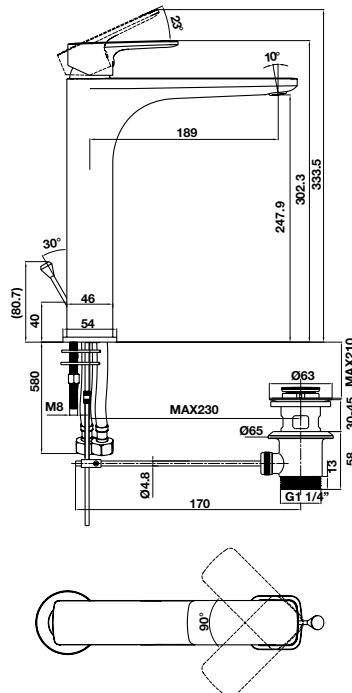

BỘ SƯU TẬP KOBE KOBE COLLECTION

Art.No.: 589.15.002

- Lưu lượng nước ở 3 bar: 9 lít/phút
- Không gồm bộ xả
- Màu sắc: Chrome
- Flow rate at 3 bar: 9 liters/min
- Without waste set
- Finish: Chrome

* Vui lòng chọn bộ xả vòi trang 152.
Please select waste set at page 152.

Art.No.: 589.15.003

- Lưu lượng nước ở 3 bar: 9 lít/phút
- Gồm bộ xả kéo
- Màu sắc: Chrome
- Flow rate at 3 bar: 9 liters/min
- With pull-rod waste set
- Finish: Chrome

Art.No.: 589.15.004

- Lưu lượng nước ở 3 bar: 10 lít/phút
- Không gồm bộ xả
- Màu sắc: Chrome
- Flow rate at 3 bar: 10 liters/min
- Without waste set
- Finish: Chrome

* Vui lòng chọn bộ xả vòi trang 152.
Please select waste set at page 152.