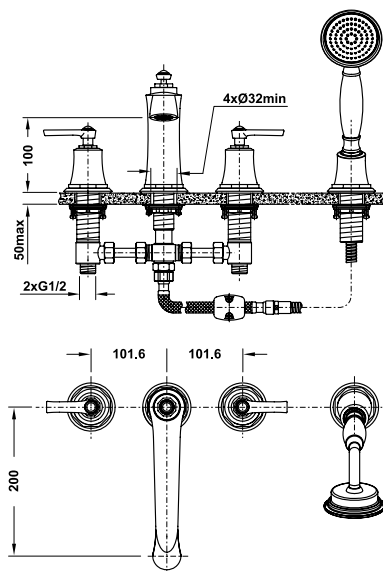

Art.No.: 589.35.064

- Lưu lượng nước ở 3 bar:
  - Vòi xả bốn: 30 lít/phút
  - Đầu cấp sen: 12 lít/phút
- Áp lực nước vận hành: 1 - 5 bar
- Dây sen bằng đồng 1800 mm
- Chất liệu: Đồng
- Màu sắc: Vàng
- Flow rate at 3 bar:
  - Spout outlet: 30 l/min
  - Shower outlet: 12 l/min
- Operating pressure: 1 - 5 bar
- Brass hose 1800 mm
- Material: Brass
- Finish: Polished gold