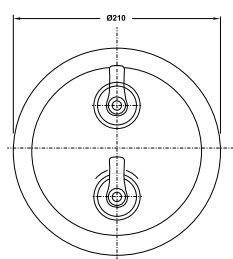

Art.No.: 589.35.069

- Lưu lượng nước ở 3 bar:
  - Đường nước trên: 20 lít/phút
  - Đường nước dưới: 15 lít/phút
- Áp lực nước vận hành: 1 - 5 bar
- Khóa nhiệt độ an toàn ở 38°C, chống bỏng
- Chất liệu: Đồng
- Màu sắc: Vàng

- Flow rate at 3 bar:
  - Uppler outlet: 20 l/min
  - Lower outlet: 15 l/min
- Operating pressure: 1 - 5 bar
- Thermostat at 38°C, anti-scald
- Material: Brass
- Finish: Polished gold