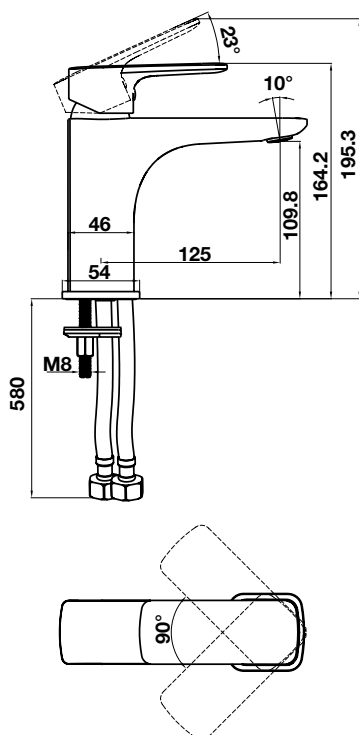

BỘ SỬU TẬP KOBE KOBE COLLECTION

Vòi trộn KOBE 100 chrome KOBE basin mixer 100 chrome

Art.No.: 589.15.000

- Lưu lượng nước ở 3 bar: 10 lit/phút
- Không gồm bộ xả
- Màu sắc: Chrome
- Flow rate at 3 bar: 10 liters/min
- Without waste set
- Finish: Chrome

* Vui lòng chọn bộ xả vòi trang 152.
Please select waste set at page 152.

Vòi trộn KOBE 100 chrome có bộ xả kéo KOBE basin mixer 100 chrome pull-rod

Art.No.: 589.15.001

- Lưu lượng nước ở 3 bar: 10 lit/phút
- Gồm bộ xả kéo
- Màu sắc: Chrome
- Flow rate at 3 bar: 10 liters/min
- With pull-rod waste set
- Finish: Chrome