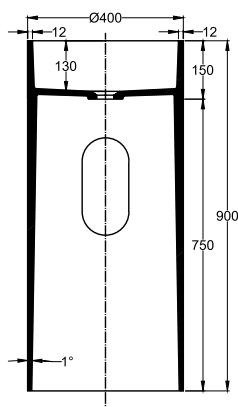

Art.No.: 588.87.403

- Kích thước: 400x 900mm
- Vật liệu: Đá nhân tạo Solid Surface
- Hoàn thiện: Trắng mờ
- Có lỗ gắn vòi
- Có xả tràn
- Bao gồm bộ xả pop-up
- Đặt riêng bộ kết nối và bẫy mùi
- Dimension: 400x 900mm
- Material: Solid Surface
- Finish: Matt White
- With tap platform
- With overflow
- Included pop-up waste set
- Order connection & siphon separately