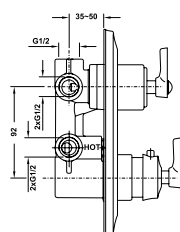

Art.No.: 589.35.069

- Lưu lượng nước ở 3 bar:
  - Đường nước trên: 20 lít/phút
  - Đường nước dưới: 15 lít/phút
- Áp lực nước vận hành: 1 - 5 bar
- Khóa nhiệt độ an toàn ở 38°C, chống bỏng
- Chất liệu: Đồng
- Màu sắc: Vàng

- Flow rate at 3 bar:
  - Uppler outlet: 20 l/min
  - Lower outlet: 15 l/min
- Operating pressure: 1 - 5 bar
- Thermostat at 38°C, anti-scald
- Material: Brass
- Finish: Polished gold