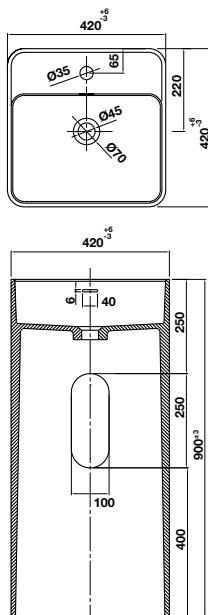

Art.No.: 588.87.400

- Kích thước: 420 x 420 x 900mm
- Vật liệu: Đá nhân tạo Solid Surface
- Hoàn thiện: Trắng mờ
- Có lỗ gắn vòi
- Có xả tràn
- Bao gồm bộ xả pop-up
- Đặt riêng bộ kết nối và bẫy mùi
- Dimension: 420 x 420 x 900mm
- Material: Solid Surface
- Finish: Matt White
- With tap platform
- With overflow
- Included pop-up waste set
- Order connection & siphon separately