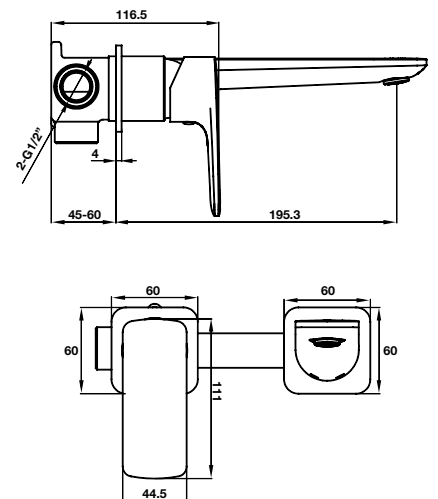

BỘ SƯU TẬP KOBE KOBE COLLECTION

Art.No.: 589.15.002

- Lưu lượng nước ở 3 bar: 9 lít/phút
- Không gồm bộ xả
- Màu sắc: Chrome
- Flow rate at 3 bar: 9 liters/min
- Without waste set
- Finish: Chrome

* Vui lòng chọn bộ xả vòi trang 152.
Please select waste set at page 152.

Art.No.: 589.15.003

- Lưu lượng nước ở 3 bar: 9 lít/phút
- Gồm bộ xả kéo
- Màu sắc: Chrome
- Flow rate at 3 bar: 9 liters/min
- With pull-rod waste set
- Finish: Chrome

Art.No.: 589.15.004

- Lưu lượng nước ở 3 bar: 10 lít/phút
- Không gồm bộ xả
- Màu sắc: Chrome
- Flow rate at 3 bar: 10 liters/min
- Without waste set
- Finish: Chrome

* Vui lòng chọn bộ xả vòi trang 152.
Please select waste set at page 152.