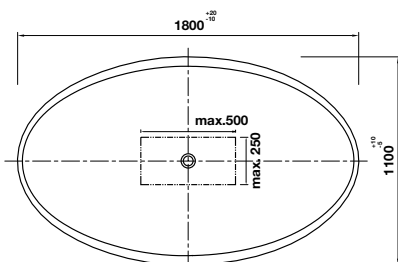

Art.No.: 588.87.600

- Kích thước: 1800 x 1100 x 620mm
- Vật liệu: Đá nhân tạo Solid Surface
- Hoàn thiện: Trắng mờ
- Có xả tràn
- Bao gồm bộ xả pop-up và bẫy mùi
- Dimension: 1800 x 1100 x 620mm
- Material: Solid Surface
- Finish: Matt White
- With overflow
- Included pop-up waste set & siphon