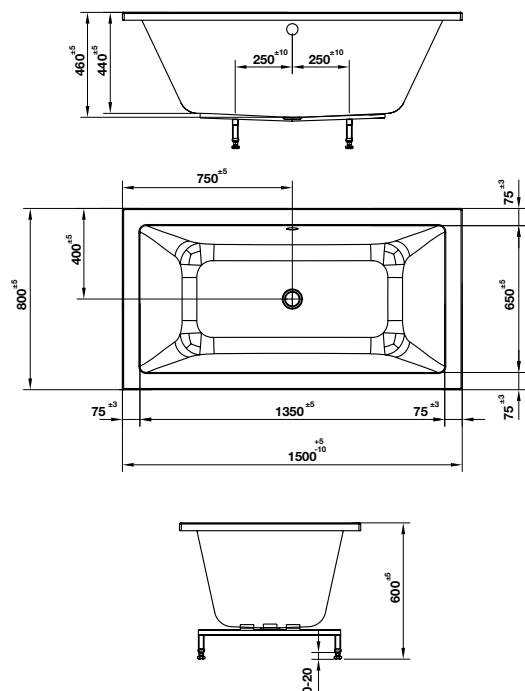

Art.No.: 588.79.603

- Bồn tắm âm hình chữ nhật, bằng acrylic màu trắng
- Dung tích: 210 lit
- Kích thước: 1500x800x460 mm
- Đường xả dưới chân bồn tắm
- Đã bao gồm bộ xả và ống thải
- Rectangle, white, acrylic, built-in bathtub
- Water capacity: 210 liters
- Dimension: 1500x800x460 mm
- Outlet in foot area
- Waste set and siphon included