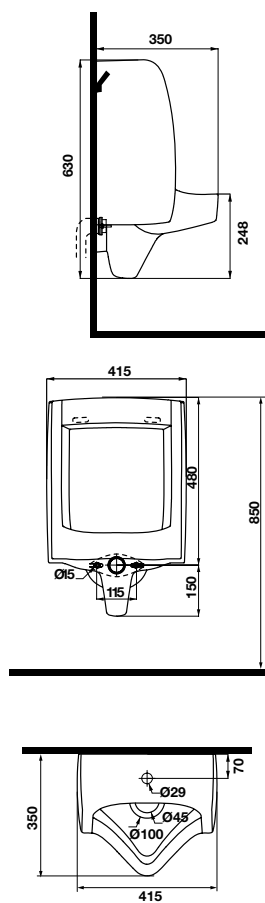

Art.No.: 588.79.421

- Bồn tiểu nam treo tường 350 x 415 x 630 mm
- Chế độ xả 3 lít
- Cấp nước ở trên
- Gồm bộ xả bằng đồng và phụ kiện lắp đặt
- Wall-hung urinal 350 x 415 x 630 mm
- Flushing 3 liters
- Visible top water inlet
- Brass drainer and fixing accessories