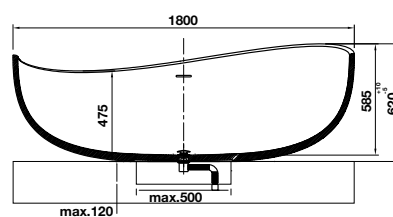

Art.No.: 588.87.600

- Kích thước: 1800 x 1100 x 620mm
- Vật liệu: Đá nhân tạo Solid Surface
- Hoàn thiện: Trắng mờ
- Có xả tràn
- Bao gồm bộ xả pop-up và bẫy mùi
- Dimension: 1800 x 1100 x 620mm
- Material: Solid Surface
- Finish: Matt White
- With overflow
- Included pop-up waste set & siphon