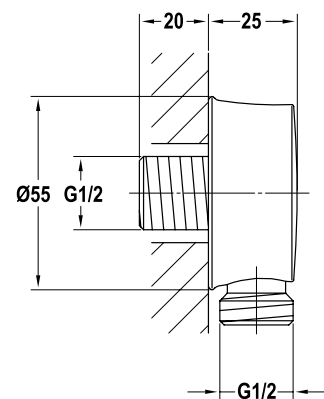

BỘ SỬU TẬP KYOTO KYOTO COLLECTION

Sen đầu gắn tường KYOTO màu đồng KYOTO overhead shower for walling bronze

Art.No.: 589.35.038

- Sen đầu bằng đồng 225 mm
- Tay sen gắn tường 400 mm
- Sen đầu dễ dàng vệ sinh
- Điều chỉnh được hướng sen
- Màu sắc: Đồng cổ

- Brass shower head 225 mm
- Brass shower arm 400 mm
- Easy to clean shower spray
- Adjustable angle
- Finish: Oil-rubbed bronze

Bộ trộn âm điều nhiệt 2 đường nước KYOTO KYOTO concealed mixer 2-outlet bronze

Art.No.: 589.35.039

- Lưu lượng nước ở 3 bar:
  - Đường nước trên: 20 lít/phút
  - Đường nước dưới: 15 lít/phút
- Áp lực nước vận hành: 1 - 5 bar
- Khóa nhiệt độ an toàn ở 38°C, chống bỏng
- Chất liệu: Đồng
- Màu sắc: Đồng cổ

- Flow rate at 3 bar:
  - Uppler outlet: 20 l/min
  - Lower outlet: 15 l/min
- Operating pressure: 1 - 5 bar
- Thermostat at 38°C, anti-scald
- Material: Brass
- Finish: Oil-rubbed bronze

Phụ kiện cấp nước sen tay KYOTO màu đồng KYOTO water outlet bronze

Art.No.: 589.35.040

- Chất liệu: Đồng
- Màu sắc: Đồng cổ
- Material: Brass
- Finish: Oil-rubbed bronze