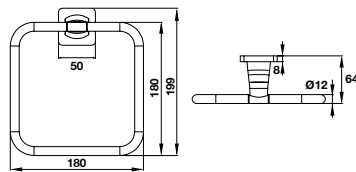

Vòng treo khăn FORTUNE FORTUNE towel ring

Art.No.: 580.41.410

- Chất liệu: Đồng
- Treo tường
- Màu sắc: Chrome
- Material: brass
- Wall-mounted
- Finish: Chrome