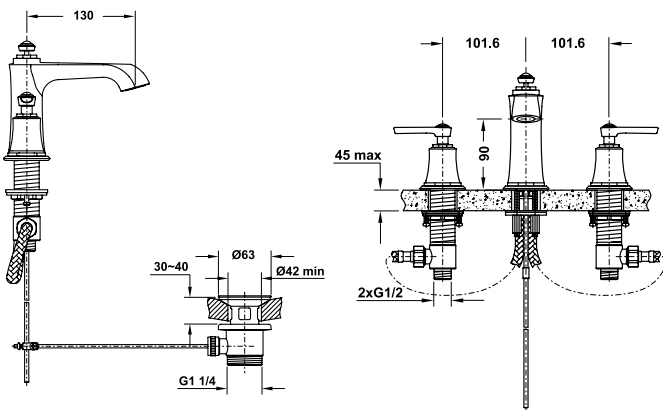

Art.No.: 589.35.064

- Lưu lượng nước ở 3 bar:
  - Vòi xả bốn: 30 lít/phút
  - Đầu cấp sen: 12 lít/phút
- Áp lực nước vận hành: 1 - 5 bar
- Dây sen bằng đồng 1800 mm
- Chất liệu: Đồng
- Màu sắc: Vàng

- Flow rate at 3 bar:
  - Spout outlet: 30 l/min
  - Shower outlet: 12 l/min
- Operating pressure: 1 - 5 bar
- Brass hose 1800 mm
- Material: Brass
- Finish: Polished gold