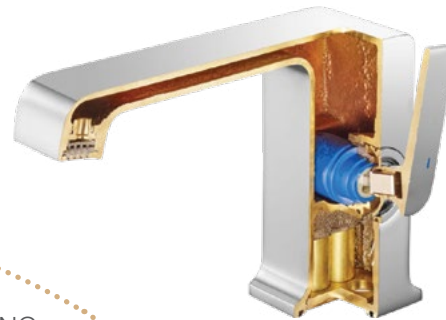

Một chiếc vòi hoàn hảo phải trải qua quá lựa chọn nguyên liệu tỉ mỉ, gia công CNC chính xác, đánh bóng và hoàn thiện. Mỗi bước đều tuân thủ các tiêu chuẩn nghiêm ngặt, với sự tập trung sâu sắc vào các chi tiết và thực hiện cẩn thận. Nhờ đó, sản phẩm toát lên vẻ sang trọng vĩnh cửu hoàn thiện về đẹp cho phòng tắm của bạn.

A perfect faucet goes through a meticulous process of material selection, precise CNC machining, polishing, and finishing. Every step adheres to rigorous standards of craftsmanship, with a keen focus on details and careful execution. Hence, the product can exude an everlasting elegance that seamlessly complements your bathroom decor.

04

05

06