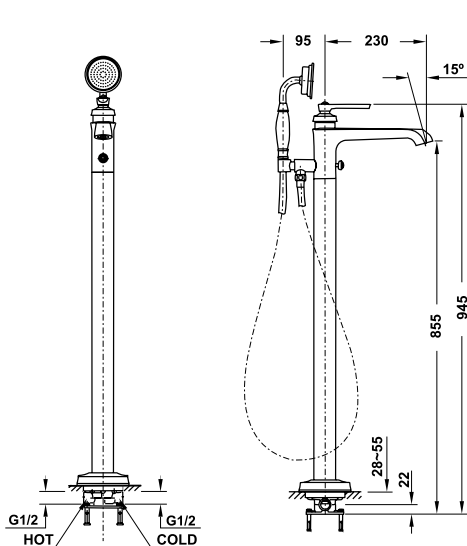

BỘ TRỘN BỒN TẮM BATH MIXERS

Art.No.: 589.35.063

- Lưu lượng nước ở 3 bar:
  - Vòi xả bồn: 21 lit/phút
  - Đầu cấp sen: 12 lit/phút
- Áp lực nước vận hành: 1 - 5 bar
- Dây sen PVC 1500 mm
- Chất liệu: Đồng
- Màu sắc: Vàng
- Flow rate at 3 bar:
  - Spout outlet: 21 l/min
  - Shower outlet: 12 l/min
- Operating pressure: 1 - 5 bar
- PVC hose 1500 mm
- Material: Brass
- Finish: Polished gold

Art.No.: 589.35.033

- Lưu lượng nước ở 3 bar:
  - Vòi xả bồn: 21 lit/phút
  - Đầu cấp sen: 12 lit/phút
- Áp lực nước vận hành: 1 - 5 bar
- Dây sen PVC 1500 mm
- Chất liệu: Đồng
- Màu sắc: Đồng cổ
- Flow rate at 3 bar:
  - Spout outlet: 21 l/min
  - Shower outlet: 12 l/min
- Operating pressure: 1 - 5 bar
- PVC hose 1500 mm
- Material: Brass
- Finish: Oil-rubbed bronze