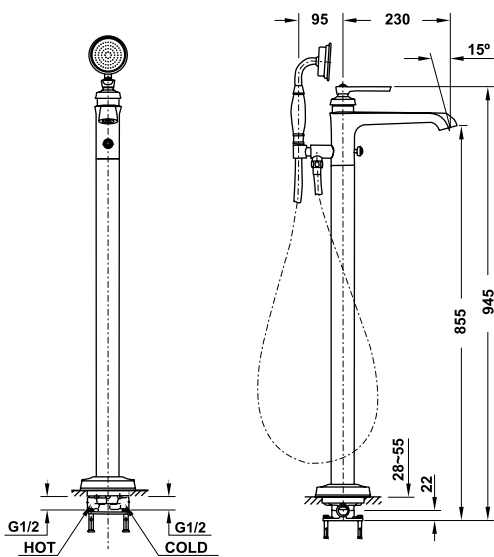

BỘ TRỘN BỒN TẮM BATH MIXERS

Bộ trộn bồn tắm đặt sàn KYOTO màu đen KYOTO floor-standing bath mixer black

Art.No.: 589.35.093

- Lưu lượng nước ở 3 bar:
  - Vòi xả bồn: 21 lít/phút
  - Đầu cấp sen: 12 lít/phút
- Áp lực nước vận hành: 1 - 5 bar
- Dây sen PVC 1500 mm
- Chất liệu: Đồng
- Màu sắc: Đen
- Flow rate at 3 bar:
  - Spout outlet: 21 l/min
  - Shower outlet: 12 l/min
- Operating pressure: 1 - 5 bar
- PVC hose 1500 mm
- Material: Brass
- Finish: Matt Black

Bộ trộn bồn tắm đặt sàn KOBE chrome KOBE floor-standing bath mixer chrome

Art.No.: 589.15.120

- Lưu lượng nước ở 3 bar:
  - Vòi xả bồn: 22 lít/phút
  - Đầu cấp sen: 13.5 lít/phút
- Dây sen 1500 mm
- Đã bao gồm bộ âm
- Màu sắc: Chrome
- Flow rate at 3 bar:
  - Spout outlet: 22 liters/min
  - Shower outlet: 13.5 liters/min
- Shower hose 1500 mm
- Basic set included
- Finish: Chrome