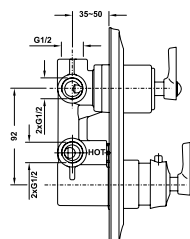

BỘ SỬU TẬP KYOTO KYOTO COLLECTION

Sen đầu gắn tường KYOTO màu đồng KYOTO overhead shower for walling bronze

Art.No.: 589.35.038

- Sen đầu bằng đồng 225 mm
- Tay sen gắn tường 400 mm
- Sen đầu dễ dàng vệ sinh
- Điều chỉnh được hướng sen
- Màu sắc: Đồng cổ

- Brass shower head 225 mm
- Brass shower arm 400 mm
- Easy to clean shower spray
- Adjustable angle
- Finish: Oil-rubbed bronze

Bộ trộn âm điều nhiệt 2 đường nước KYOTO KYOTO concealed mixer 2-outlet bronze

Art.No.: 589.35.039

- Lưu lượng nước ở 3 bar:
  - Đường nước trên: 20 lít/phút
  - Đường nước dưới: 15 lít/phút
- Áp lực nước vận hành: 1 - 5 bar
- Khóa nhiệt độ an toàn ở 38°C, chống bỏng
- Chất liệu: Đồng
- Màu sắc: Đồng cổ

- Flow rate at 3 bar:
  - Uppler outlet: 20 l/min
  - Lower outlet: 15 l/min
- Operating pressure: 1 - 5 bar
- Thermostat at 38°C, anti-scald
- Material: Brass
- Finish: Oil-rubbed bronze

Phụ kiện cấp nước sen tay KYOTO màu đồng KYOTO water outlet bronze

Art.No.: 589.35.040

- Chất liệu: Đồng
- Màu sắc: Đồng cổ
- Material: Brass
- Finish: Oil-rubbed bronze