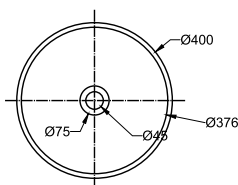

Art.No.: 588.87.403

- Kích thước: 400x 900mm
- Vật liệu: Đá nhân tạo Solid Surface
- Hoàn thiện: Trắng mờ
- Có lỗ gắn vòi
- Có xả tràn
- Bao gồm bộ xả pop-up
- Đặt riêng bộ kết nối và bẫy mùi
- Dimension: 400x 900mm
- Material: Solid Surface
- Finish: Matt White
- With tap platform
- With overflow
- Included pop-up waste set
- Order connection & siphon separately