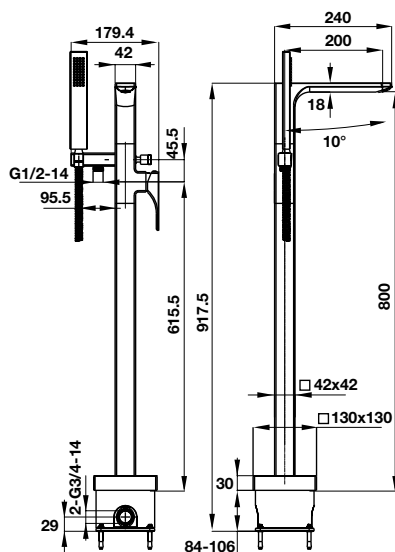

BỘ TRỘN BỒN TẮM BATH MIXERS

Bộ trộn bồn tắm đặt sàn REGAL REGAL floor-standing bath mixer

Art.No.: 495.61.128

- Lưu lượng nước ở 3 bar:
  - Vòi xả bồn: 20.3 lít/phút
  - Đầu cấp sen: 17.3 lít/phút
- Dây sen 1500 mm
- Đã bao gồm bộ âm
- Màu sắc: Chrome
- Flow rate at 3 bar:
  - Spout outlet: 20.3 liters/min
  - Shower outlet: 17.3 liters/min
- Shower hose 1500 mm
- Basic set included
- Finish: Chrome

Bộ trộn bồn tắm đặt sàn ROOTS ROOTS floor-standing bath mixer

Art.No.: 495.61.177

- Lưu lượng nước ở 3 bar:
  - Vòi xả bồn: 15.5 lít/phút
  - Đầu cấp sen: 10.2 lít/phút
- Dây sen 1500 mm
- Đã bao gồm bộ âm
- Màu sắc: Chrome
- Flow rate at 3 bar:
  - Spout outlet: 15.5 liters/min
  - Shower outlet: 10.2 liters/min
- Shower hose 1500 mm
- Basic set included
- Finish: Chrome