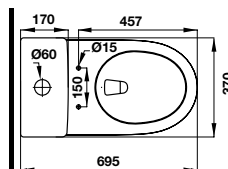

- White two-piece toilet 695x370x765 mm
- Top dual flush
- Syphonic jet action 4/6 liters
- Rough-in 305 mm
- Seat and cover with soft closure, mounting set

KHU CÔNG CỘNG
PUBLIC AREAS

KHU CÔNG CỘNG PUBLIC AREAS