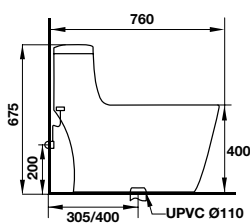

Art.No.: 588.79.401

- Bồn cầu một khối màu trắng 760 x 495 x 675 mm
- Thiết kế không vành
- Tráng men nano
- Nút xả kép ở bên
- Hệ thống xả Syphonic jet 4/6 lít
- Tầm xả 305 mm
- Nắp bồn cầu đóng êm, bộ phụ kiện lắp đặt
- White one-piece toilet 760 x 495 x 675 mm
- Rimless design
- Nano self-cleaning glaze
- Side dual flush
- Syphonic jet action 4/6 liters
- Rough-in 305 mm
- Seat and cover with soft closure, mounting set