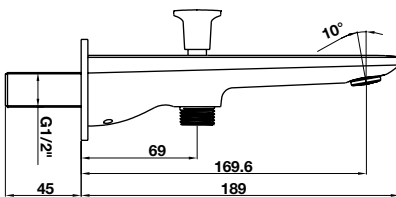

BỘ SỬU TẬP KOBE KOBE COLLECTION

Vòi xả bồn 2 đường nước 160 KOBE chrome KOBE bath spout 2 outlets 160 chrome

Art.No.: 589.15.061

- Lưu lượng nước ở 3 bar - đường nước 1: 31 lit/phút
- Lưu lượng nước ở 3 bar - đường nước 2: 30 lit/phút
- Màu sắc: Chrome
- Flow rate at 3 bar - outlet 1: 31 liters/min
- Flow rate at 3 bar - outlet 2: 30 liters/min
- Finish: Chrome

Bộ trộn nổi 1 đường nước KOBE chrome KOBE exposed mixer 1 outlet chrome

Art.No.: 589.15.006

- Lưu lượng nước ở 3 bar: 22 lit/phút
- Màu sắc: Chrome
- Flow rate at 3 bar: 22 liters/min
- Finish: Chrome

Bộ trộn nổi 2 đường nước KOBE chrome KOBE exposed mixer 2 outlets chrome

Art.No.: 589.15.005

- Lưu lượng nước ở 3 bar:
  - Vòi xả bồn: 21 lit/phút
  - Đầu cấp sen: 20 lit/phút
- Màu sắc: Chrome
- Flow rate at 3 bar
  - Spout outlet: 21 liters/min
  - Shower outlet: 20 liters/min
- Finish: Chrome

Gợi ý kết hợp sản phẩm với bộ trộn nổi Proposed items for exposed mixers

495.60.104

485.60.051