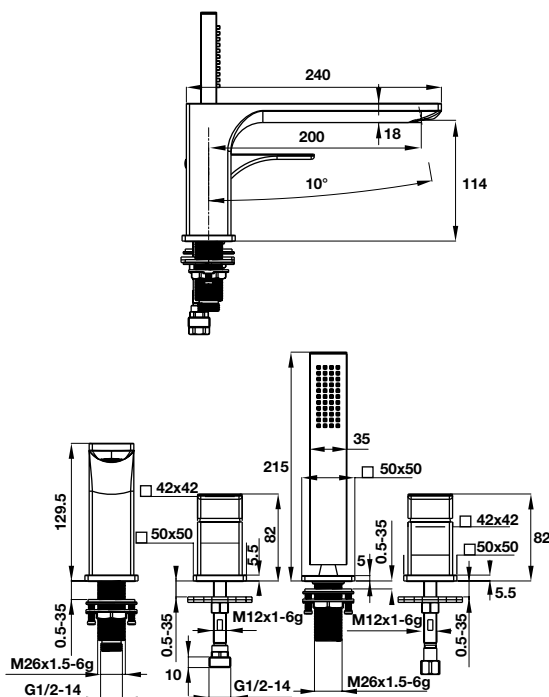

Art.No.: 589.35.034

1. Lưu lượng nước ở 3 bar:
     - Vòi xả bồn: 30 lít/phút
     - Đầu cấp sen: 12 lít/phút
   - Áp lực nước vận hành: 1 - 5 bar
   - Dây sen bằng đồng 1800 mm
   - Chất liệu: Đồng
   - Màu sắc: Đồng cổ
3. Flow rate at 3 bar:
     - Spout outlet: 30 l/min
     - Shower outlet: 12 l/min
   - Operating pressure: 1 - 5 bar
   - Brass hose 1800 mm
   - Material: Brass
   - Finish: Oil-rubbed bronze