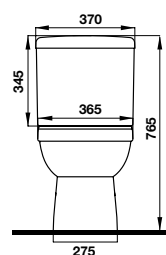

- White two-piece toilet 695x370x765 mm
- Top dual flush
- Syphonic jet action 4/6 liters
- Rough-in 305 mm
- Seat and cover with soft closure, mounting set

KHU CÔNG CỘNG
PUBLIC AREAS

KHU CÔNG CỘNG PUBLIC AREAS