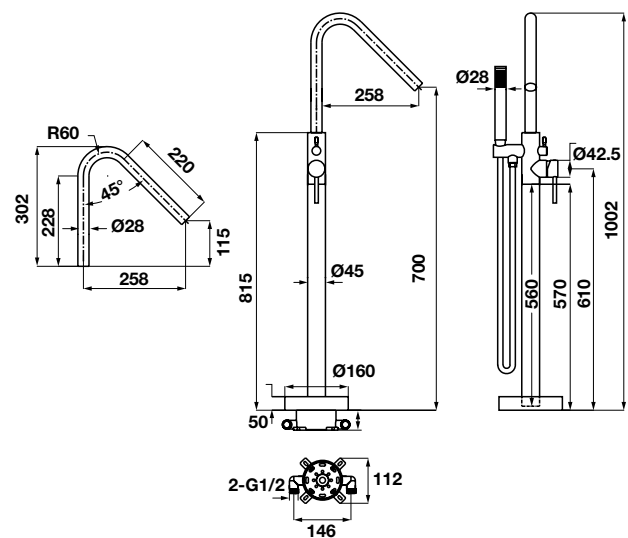

BỘ TRỘN BỒN TẮM BATH MIXERS

Bộ trộn bồn tắm đặt sàn REGAL REGAL floor-standing bath mixer

Art.No.: 495.61.128

- Lưu lượng nước ở 3 bar:
  - Vòi xả bồn: 20.3 lít/phút
  - Đầu cấp sen: 17.3 lít/phút
- Dây sen 1500 mm
- Đã bao gồm bộ âm
- Màu sắc: Chrome
- Flow rate at 3 bar:
  - Spout outlet: 20.3 liters/min
  - Shower outlet: 17.3 liters/min
- Shower hose 1500 mm
- Basic set included
- Finish: Chrome

Bộ trộn bồn tắm đặt sàn ROOTS ROOTS floor-standing bath mixer

Art.No.: 495.61.177

- Lưu lượng nước ở 3 bar:
  - Vòi xả bồn: 15.5 lít/phút
  - Đầu cấp sen: 10.2 lít/phút
- Dây sen 1500 mm
- Đã bao gồm bộ âm
- Màu sắc: Chrome
- Flow rate at 3 bar:
  - Spout outlet: 15.5 liters/min
  - Shower outlet: 10.2 liters/min
- Shower hose 1500 mm
- Basic set included
- Finish: Chrome