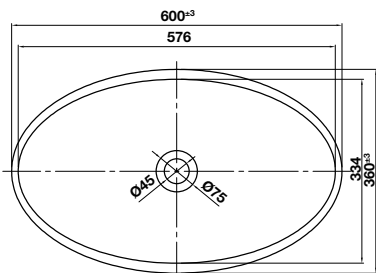

- Dimension: 600 x 360 x 175mm
- Material: Solid Surface
- Finish: Matt White
- With tap platform
- Without overflow
- Included pop-up waste set
- Order connection & siphon separately

SẢN PHẨM ĐÁ NHÂN TẠO **SOLID SURFACE**