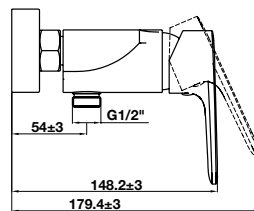

BỘ SỬU TẬP KOBE KOBE COLLECTION

Vòi xả bồn 2 đường nước 160 KOBE chrome KOBE bath spout 2 outlets 160 chrome

Art.No.: 589.15.061

- Lưu lượng nước ở 3 bar - đường nước 1: 31 lit/phút
- Lưu lượng nước ở 3 bar - đường nước 2: 30 lit/phút
- Màu sắc: Chrome
- Flow rate at 3 bar - outlet 1: 31 liters/min
- Flow rate at 3 bar - outlet 2: 30 liters/min
- Finish: Chrome

Bộ trộn nổi 1 đường nước KOBE chrome KOBE exposed mixer 1 outlet chrome

Art.No.: 589.15.006

- Lưu lượng nước ở 3 bar: 22 lit/phút
- Màu sắc: Chrome
- Flow rate at 3 bar: 22 liters/min
- Finish: Chrome

Bộ trộn nổi 2 đường nước KOBE chrome KOBE exposed mixer 2 outlets chrome

Art.No.: 589.15.005

- Lưu lượng nước ở 3 bar:
  - Vòi xả bồn: 21 lit/phút
  - Đầu cấp sen: 20 lit/phút
- Màu sắc: Chrome
- Flow rate at 3 bar
  - Spout outlet: 21 liters/min
  - Shower outlet: 20 liters/min
- Finish: Chrome

Gợi ý kết hợp sản phẩm với bộ trộn nổi Proposed items for exposed mixers

495.60.104

485.60.051