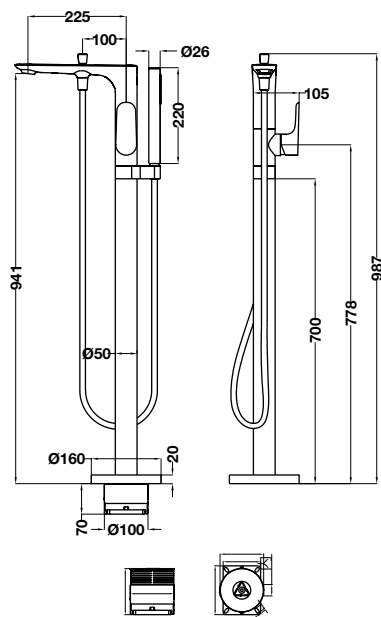

BỘ TRỘN BỒN TẮM BATH MIXERS

Bộ trộn bồn tắm đặt sàn KYOTO màu đen KYOTO floor-standing bath mixer black

Art.No.: 589.35.093

- Lưu lượng nước ở 3 bar:
  - Vòi xả bồn: 21 lít/phút
  - Đầu cấp sen: 12 lít/phút
- Áp lực nước vận hành: 1 - 5 bar
- Dây sen PVC 1500 mm
- Chất liệu: Đồng
- Màu sắc: Đen
- Flow rate at 3 bar:
  - Spout outlet: 21 l/min
  - Shower outlet: 12 l/min
- Operating pressure: 1 - 5 bar
- PVC hose 1500 mm
- Material: Brass
- Finish: Matt Black

Bộ trộn bồn tắm đặt sàn KOBE chrome KOBE floor-standing bath mixer chrome

Art.No.: 589.15.120

- Lưu lượng nước ở 3 bar:
  - Vòi xả bồn: 22 lít/phút
  - Đầu cấp sen: 13.5 lít/phút
- Dây sen 1500 mm
- Đã bao gồm bộ âm
- Màu sắc: Chrome
- Flow rate at 3 bar:
  - Spout outlet: 22 liters/min
  - Shower outlet: 13.5 liters/min
- Shower hose 1500 mm
- Basic set included
- Finish: Chrome