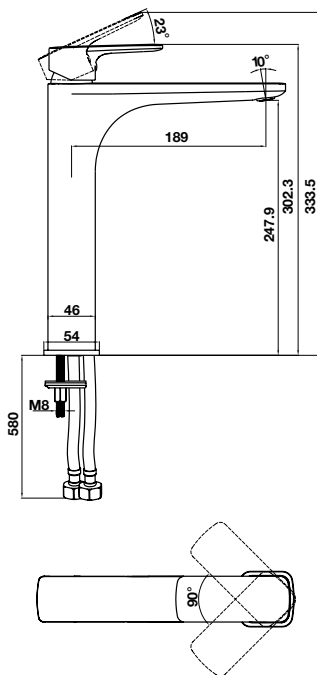

BỘ SƯU TẬP KOBE KOBE COLLECTION

Art.No.: 589.15.002

- Lưu lượng nước ở 3 bar: 9 lít/phút
- Không gồm bộ xả
- Màu sắc: Chrome
- Flow rate at 3 bar: 9 liters/min
- Without waste set
- Finish: Chrome

* Vui lòng chọn bộ xả vòi trang 152.
Please select waste set at page 152.

Art.No.: 589.15.003

- Lưu lượng nước ở 3 bar: 9 lít/phút
- Gồm bộ xả kéo
- Màu sắc: Chrome
- Flow rate at 3 bar: 9 liters/min
- With pull-rod waste set
- Finish: Chrome

Art.No.: 589.15.004

- Lưu lượng nước ở 3 bar: 10 lít/phút
- Không gồm bộ xả
- Màu sắc: Chrome
- Flow rate at 3 bar: 10 liters/min
- Without waste set
- Finish: Chrome

* Vui lòng chọn bộ xả vòi trang 152.
Please select waste set at page 152.