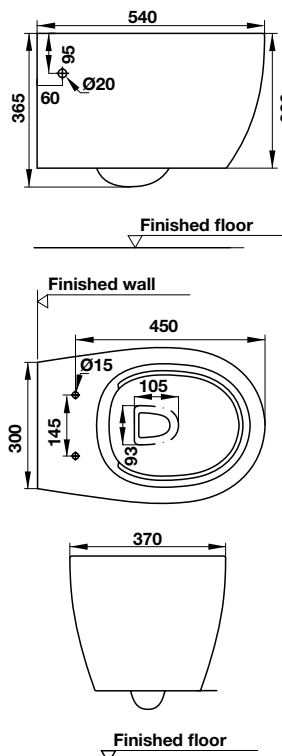

Art.No.: 588.79.410

- Bồn cầu treo tường màu trắng 540 x 370 x 365 mm
- Thiết kế không vành
- Tráng men Nano
- Chế độ xả thẳng mạnh mẽ
- Nắp bồn cầu đóng êm, bộ phụ kiện lắp đặt
- White wall-hung toilet 540 x 370 x 365 mm
- Rimless design
- Nano self-cleaning glaze
- Washdown flush system
- Seat and cover with soft closure, mounting set