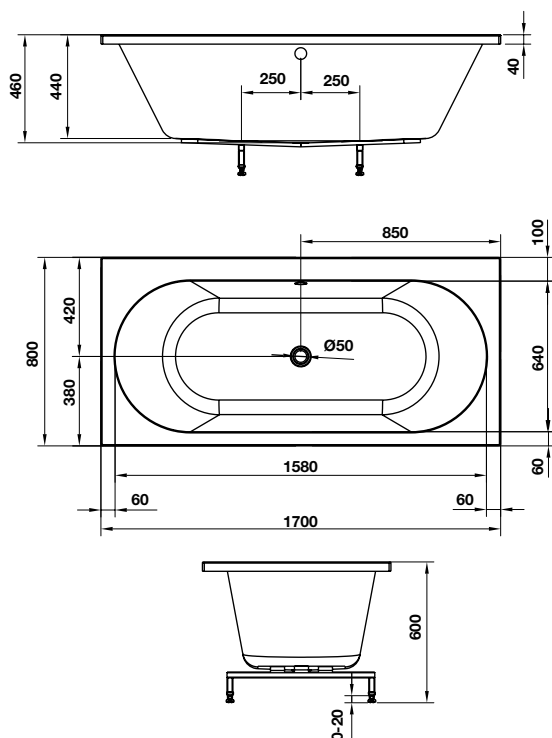

Art.No.: 588.79.600

- Bồn tắm âm hình bầu dục, bằng acrylic màu trắng
- Kích thước: 1700x800x460 mm
- Dung tích: 230 lit
- Đường xả dưới chân bồn tắm
- Đã bao gồm bộ xả và ống thải
- Oval, white, acrylic, built-in bathtub
- Dimension: 1700x800x460 mm
- Water capacity: 230 liters
- Outlet in foot area
- Waste set and siphon included