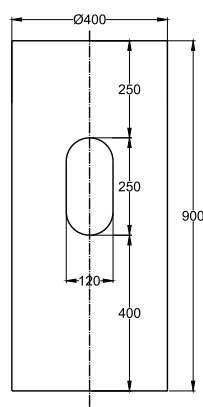

Art.No.: 588.87.403

- Kích thước: 400x 900mm
- Vật liệu: Đá nhân tạo Solid Surface
- Hoàn thiện: Trắng mờ
- Có lỗ gắn vòi
- Có xả tràn
- Bao gồm bộ xả pop-up
- Đặt riêng bộ kết nối và bẫy mùi
- Dimension: 400x 900mm
- Material: Solid Surface
- Finish: Matt White
- With tap platform
- With overflow
- Included pop-up waste set
- Order connection & siphon separately