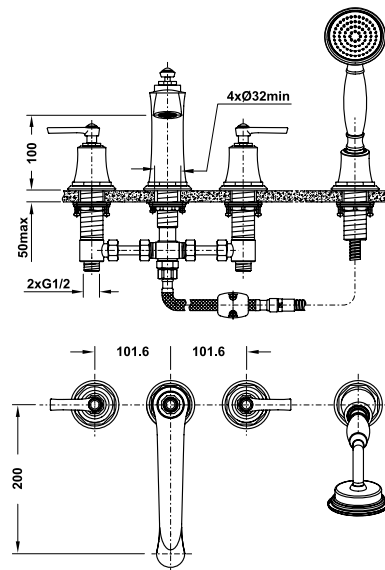

Art.No.: 589.35.064

- Lưu lượng nước ở 3 bar:
  - Vòi xả bốn: 30 lít/phút
  - Đầu cấp sen: 12 lít/phút
- Áp lực nước vận hành: 1 - 5 bar
- Dây sen bằng đồng 1800 mm
- Chất liệu: Đồng
- Màu sắc: Vàng

- Flow rate at 3 bar:
  - Spout outlet: 30 l/min
  - Shower outlet: 12 l/min
- Operating pressure: 1 - 5 bar
- Brass hose 1800 mm
- Material: Brass
- Finish: Polished gold