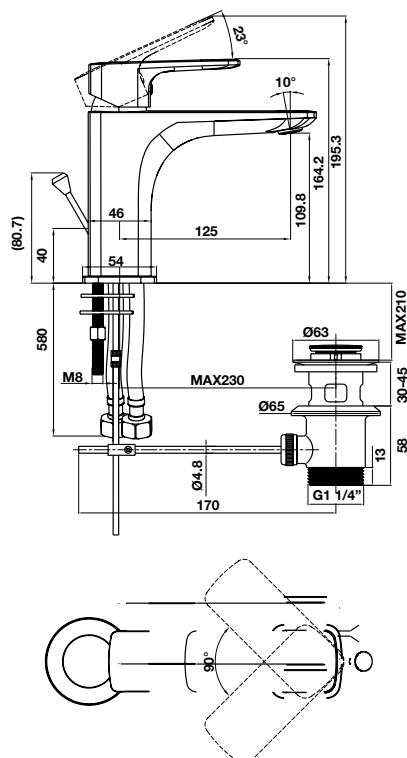

BỘ SỬU TẬP KOBE KOBE COLLECTION

Vòi trộn KOBE 100 chrome KOBE basin mixer 100 chrome

Art.No.: 589.15.000

- Lưu lượng nước ở 3 bar: 10 lit/phút
- Không gồm bộ xả
- Màu sắc: Chrome
- Flow rate at 3 bar: 10 liters/min
- Without waste set
- Finish: Chrome

* Vui lòng chọn bộ xả vòi trang 152.
Please select waste set at page 152.

Vòi trộn KOBE 100 chrome có bộ xả kéo KOBE basin mixer 100 chrome pull-rod

Art.No.: 589.15.001

- Lưu lượng nước ở 3 bar: 10 lit/phút
- Gồm bộ xả kéo
- Màu sắc: Chrome
- Flow rate at 3 bar: 10 liters/min
- With pull-rod waste set
- Finish: Chrome