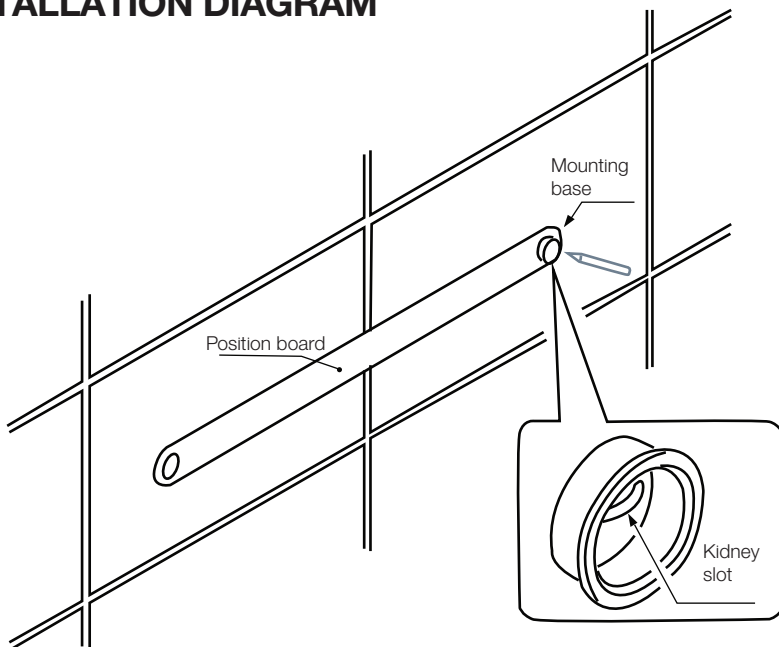

# INSTALLATION MANUAL

**Products name : KYOTO TOWEL RAIL**

**Products Applied: 580.57.010, 580.57.111, 580.57.211,  
580.57.311, 580.57.011, 580.57.113, 580.57.213, 580.57.313,  
580.57.030, 580.57.110, 580.57.210, 580.57.310**

## INSTALLATION DIAGRAM

**Figure I**

**Figure II**

The installation diagram is only for reference the product is subject to the real object.