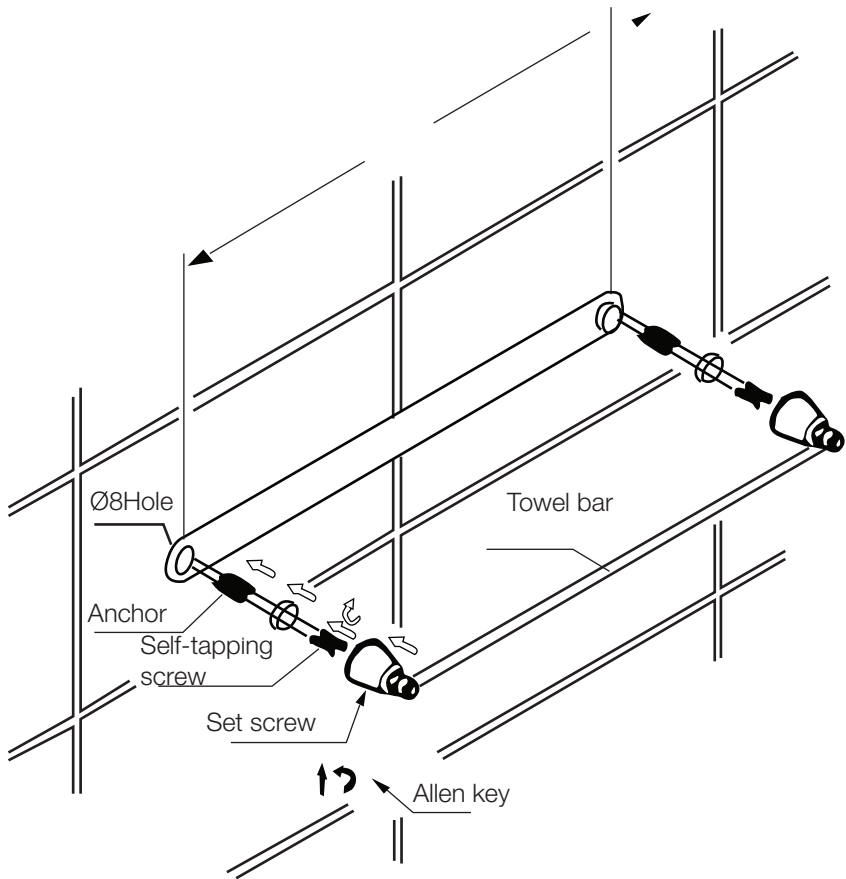

# INSTALLATION MANUAL

**Products name : KYOTO TOWEL RAIL**

**Products Applied: 580.57.010, 580.57.111, 580.57.211,  
580.57.311, 580.57.011, 580.57.113, 580.57.213, 580.57.313,  
580.57.030, 580.57.110, 580.57.210, 580.57.310**

## INSTALLATION DIAGRAM

**Figure I**

**Figure II**

The installation diagram is only for reference the product is subject to the real object.

# HƯỚNG DẪN LẮP ĐẶT

**Tên sản phẩm: Thanh treo khăn KYOTO**

**Các mã sản phẩm áp dụng: 580.57.010, 580.57.111, 580.57.211,  
580.57.311, 580.57.011, 580.57.113, 580.57.213, 580.57.313,  
580.57.030, 580.57.110, 580.57.210, 580.57.310**