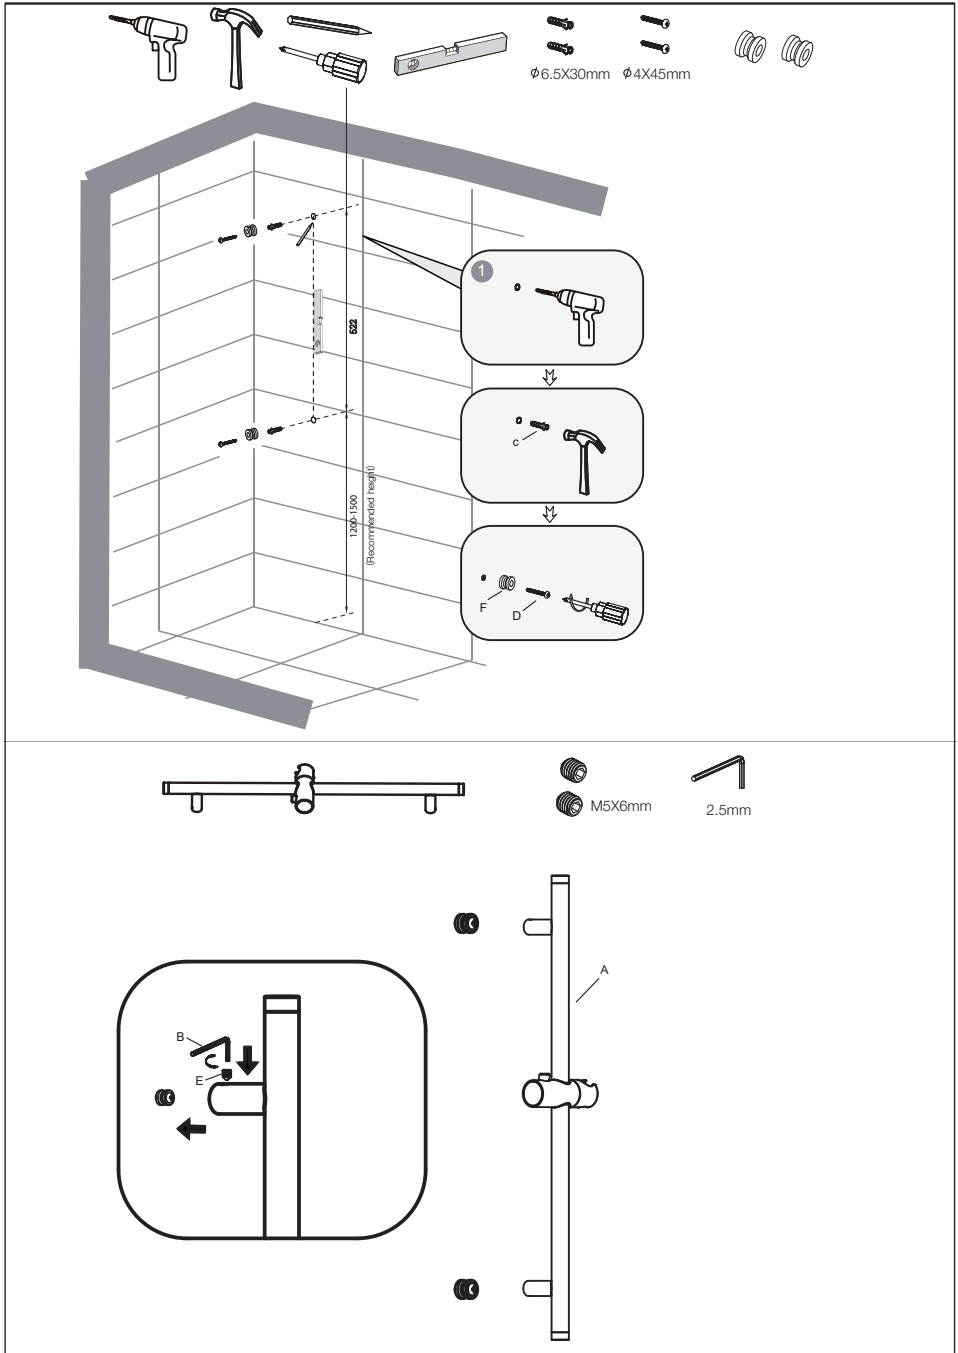

# INSTALLATION MANUAL

**Products name : Hand Shower Rail**

**Products Applied: 485.60.613, 485.60.614, 485.60.704**

i

„mm“

„mm“

-A 1x

**B** 1x

**C** 2x

**D** 2x

**E**

2.5mm

**C** 2x

Ø6.5×30mm

**D** 2x

Ø4×45mm

**E**

M5×6mm