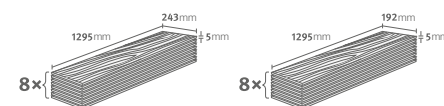

EGGER HOME

Design flooring / Sàn Design.

- > The look & feel of real wood – but as easy to care for as ceramics.
- > Moisture-resistant and robust. Ideal for the bathroom!
- > Long-term beauty thanks to the microscratch resistant and selfhealing surface.
- > Also suitable for commercial applications.

- > Mang đến diện mạo và cảm giác chân thực của gỗ tự nhiên nhưng lại dễ dàng làm sạch và chăm sóc như sàn gạch.
- > Chống ẩm và bền chắc. Lựa chọn lý tưởng để lắp đặt trong phòng tắm!
- > Vẻ đẹp đi cùng thời gian do bề mặt sàn chống được những vết trầy xước nhỏ và có khả năng tự phục hồi.
- > Cũng thích hợp cho các công trình thương mại.

EGGER HOME

Comfort flooring / Sàn Comfort.

- > Looks like a wooden floor board, but it is made with cork and wood.
- > Warm in all seasons with the insulating cork layer.
- > More comfort thanks to double impact sound insulation.
- > Good for your health, environmentally friendly and 100 % PVC-free.

- > Ngoại quan giống như ván sàn gỗ nhưng được làm từ bần và gỗ.
- > Mang đến cảm giác ấm áp quanh năm nhờ lớp bần cách nhiệt.
- > Đặc biệt yên tĩnh hơn nhờ lớp cách âm tác động kép.
- > An toàn cho người sử dụng, thân thiện với môi trường và hoàn toàn không chứa PVC.