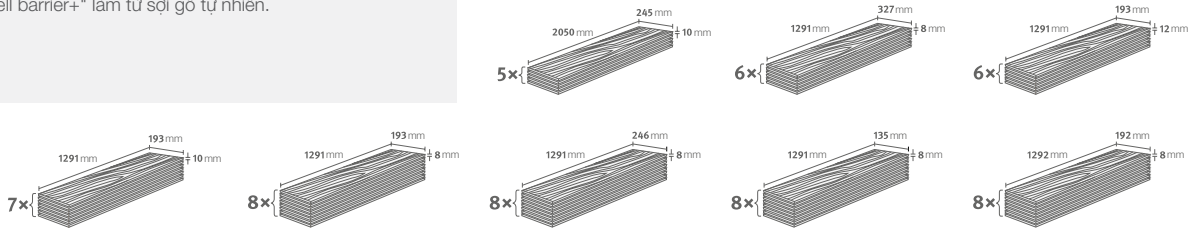

Product Sản phẩm	Installation system Hệ thống lắp đặt	Installation method Phương pháp lắp đặt
Laminate flooring Sàn Laminate	JUST<i>click!</i> UN<i>ifit!</i>	Floating Thả nổi
Comfort flooring Sàn Comfort	UN<i>ifit!</i>	Floating Thả nổi
Design flooring Sàn Design	UN<i>ifit!</i>	Floating / Glued Thả nổi / Dán keo

Floating installation means that the floor elements are installed without a fixed connection with the subfloor (no gluing / screwing). Individual elements are linked to each other via the click system. This means that the floor can move freely on the subfloor, which is called "floating".

Lắp thả nổi nghĩa là các chi tiết sàn được lắp đặt mà không cần gắn cố định với sàn phụ (không dùng keo/bất vít). Từng chi tiết được liên kết với nhau nhờ hệ thống hèm khóa. Nghĩa là sàn có thể di chuyển tự do trên sàn phụ, hay được gọi là "thả nổi".

STANDARD: TESTING CRITERION / TIÊU CHUẨN: CÁC TIÊU CHÍ THỬ NGHIỆM

EN13329	Stress Class / Chỉ số chịu lực							
	Domestic / Dân dụng			Commercial / Thương mại			Very heavy-duty Rất cao	
	Moderate Thấp	Normal Trung bình	High Cao	Moderate Thấp	Normal Trung bình	High Cao		
Class / Hạng	21	22	23	31	32	33	34	
Abrasion resistance Cường độ chịu mài mòn	AC1	AC2	AC3		AC4	AC5	AC6	
Shock resistance Khả năng chống va đập	IC1				IC2	IC3	IC4	
Resistance to stains Khả năng chống mảng bám	4. Group 1 and 2 3. Group 3		5. Group 1 and 2 4. Group 3	5. Nhóm 1 và 2 4. Nhóm 3		5. Group 1, 2 and 3 5. Nhóm 1, 2 và 3		
Castor test Phép thử ghế Castor	-		No visible change. Không có thay đổi rõ rệt.	No visible change or apparent damage (single-wheel steering casters, type H) at 25,000 revolution. Không có thay đổi hay hư hại rõ rệt (ghế caster điều hướng một bánh, loại H), với 25.000 vòng quay.				
Thickness swelling Độ trương nở ngâm nước	≤ 20,0 %		≤ 18,0 %	≤ 15,0 %		≤ 8,0 %